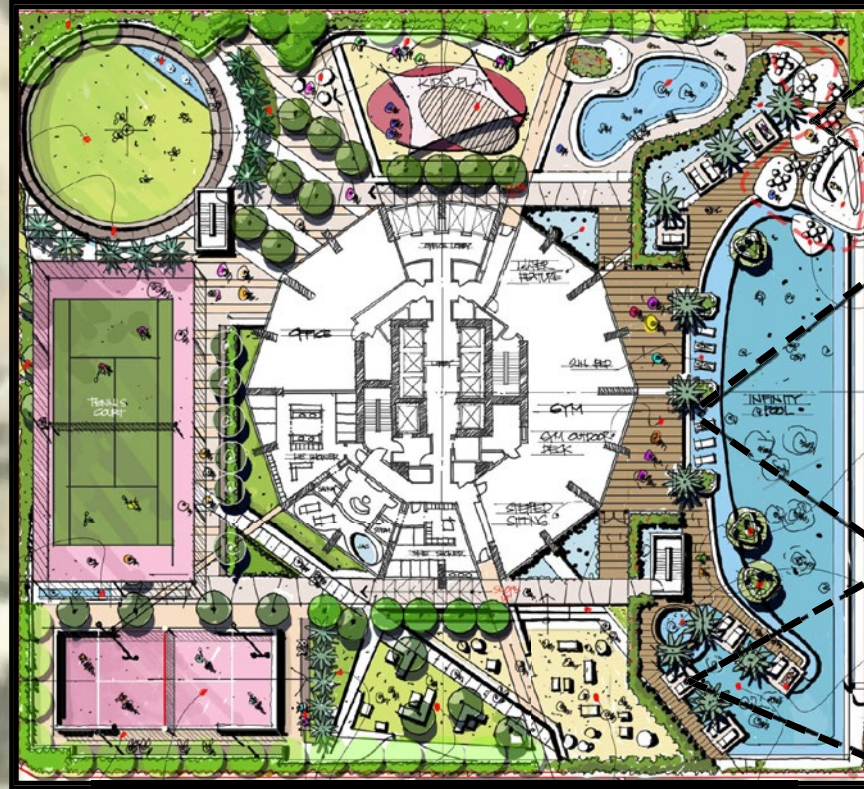

BINGHATTI

ROYALE

JUMEIRAH VILLAGE CIRCLE

— VIEW ANALYSIS —

Al Khail Road

BINGHATTI ROYAL

FIVE JUMEIRAH VILLAGE

Al Khail Road

Community Park

Community Park

Internal Road

MAIN ROAD

ELEVATION D

ELEVATION A

An aerial photograph of a residential development. A white callout box with a black border and dashed lines points to a specific building. The text 'BINGHATTI ROYALE' is written in black serif font inside the box. The surrounding area shows various residential buildings, roads, and landscaped green spaces.

BINGHATTI ROYALE

SITE LOCATION : <https://maps.app.goo.gl/pBSrvmcZdnaRCZDT9>

MAIN ROAD
ELEVATION C

**AMENITY TENNIS/PADEL
+ INTERNAL RD**
ELEVATION D

**AMENITY POOL +
INTERNAL RD**
ELEVATION B

MAIN ROAD
ELEVATION A

BALCONY VIEW ANALYSIS

ELEVATION B
2nd Floor Balcony:
Facing Amenity Pool + Internal Road

BALCONY VIEW ANALYSIS

ELEVATION B
19th Floor Balcony :
Facing Amenity Pool + Internal Road

FIVE Jumeirah Village

BALCONY VIEW ANALYSIS