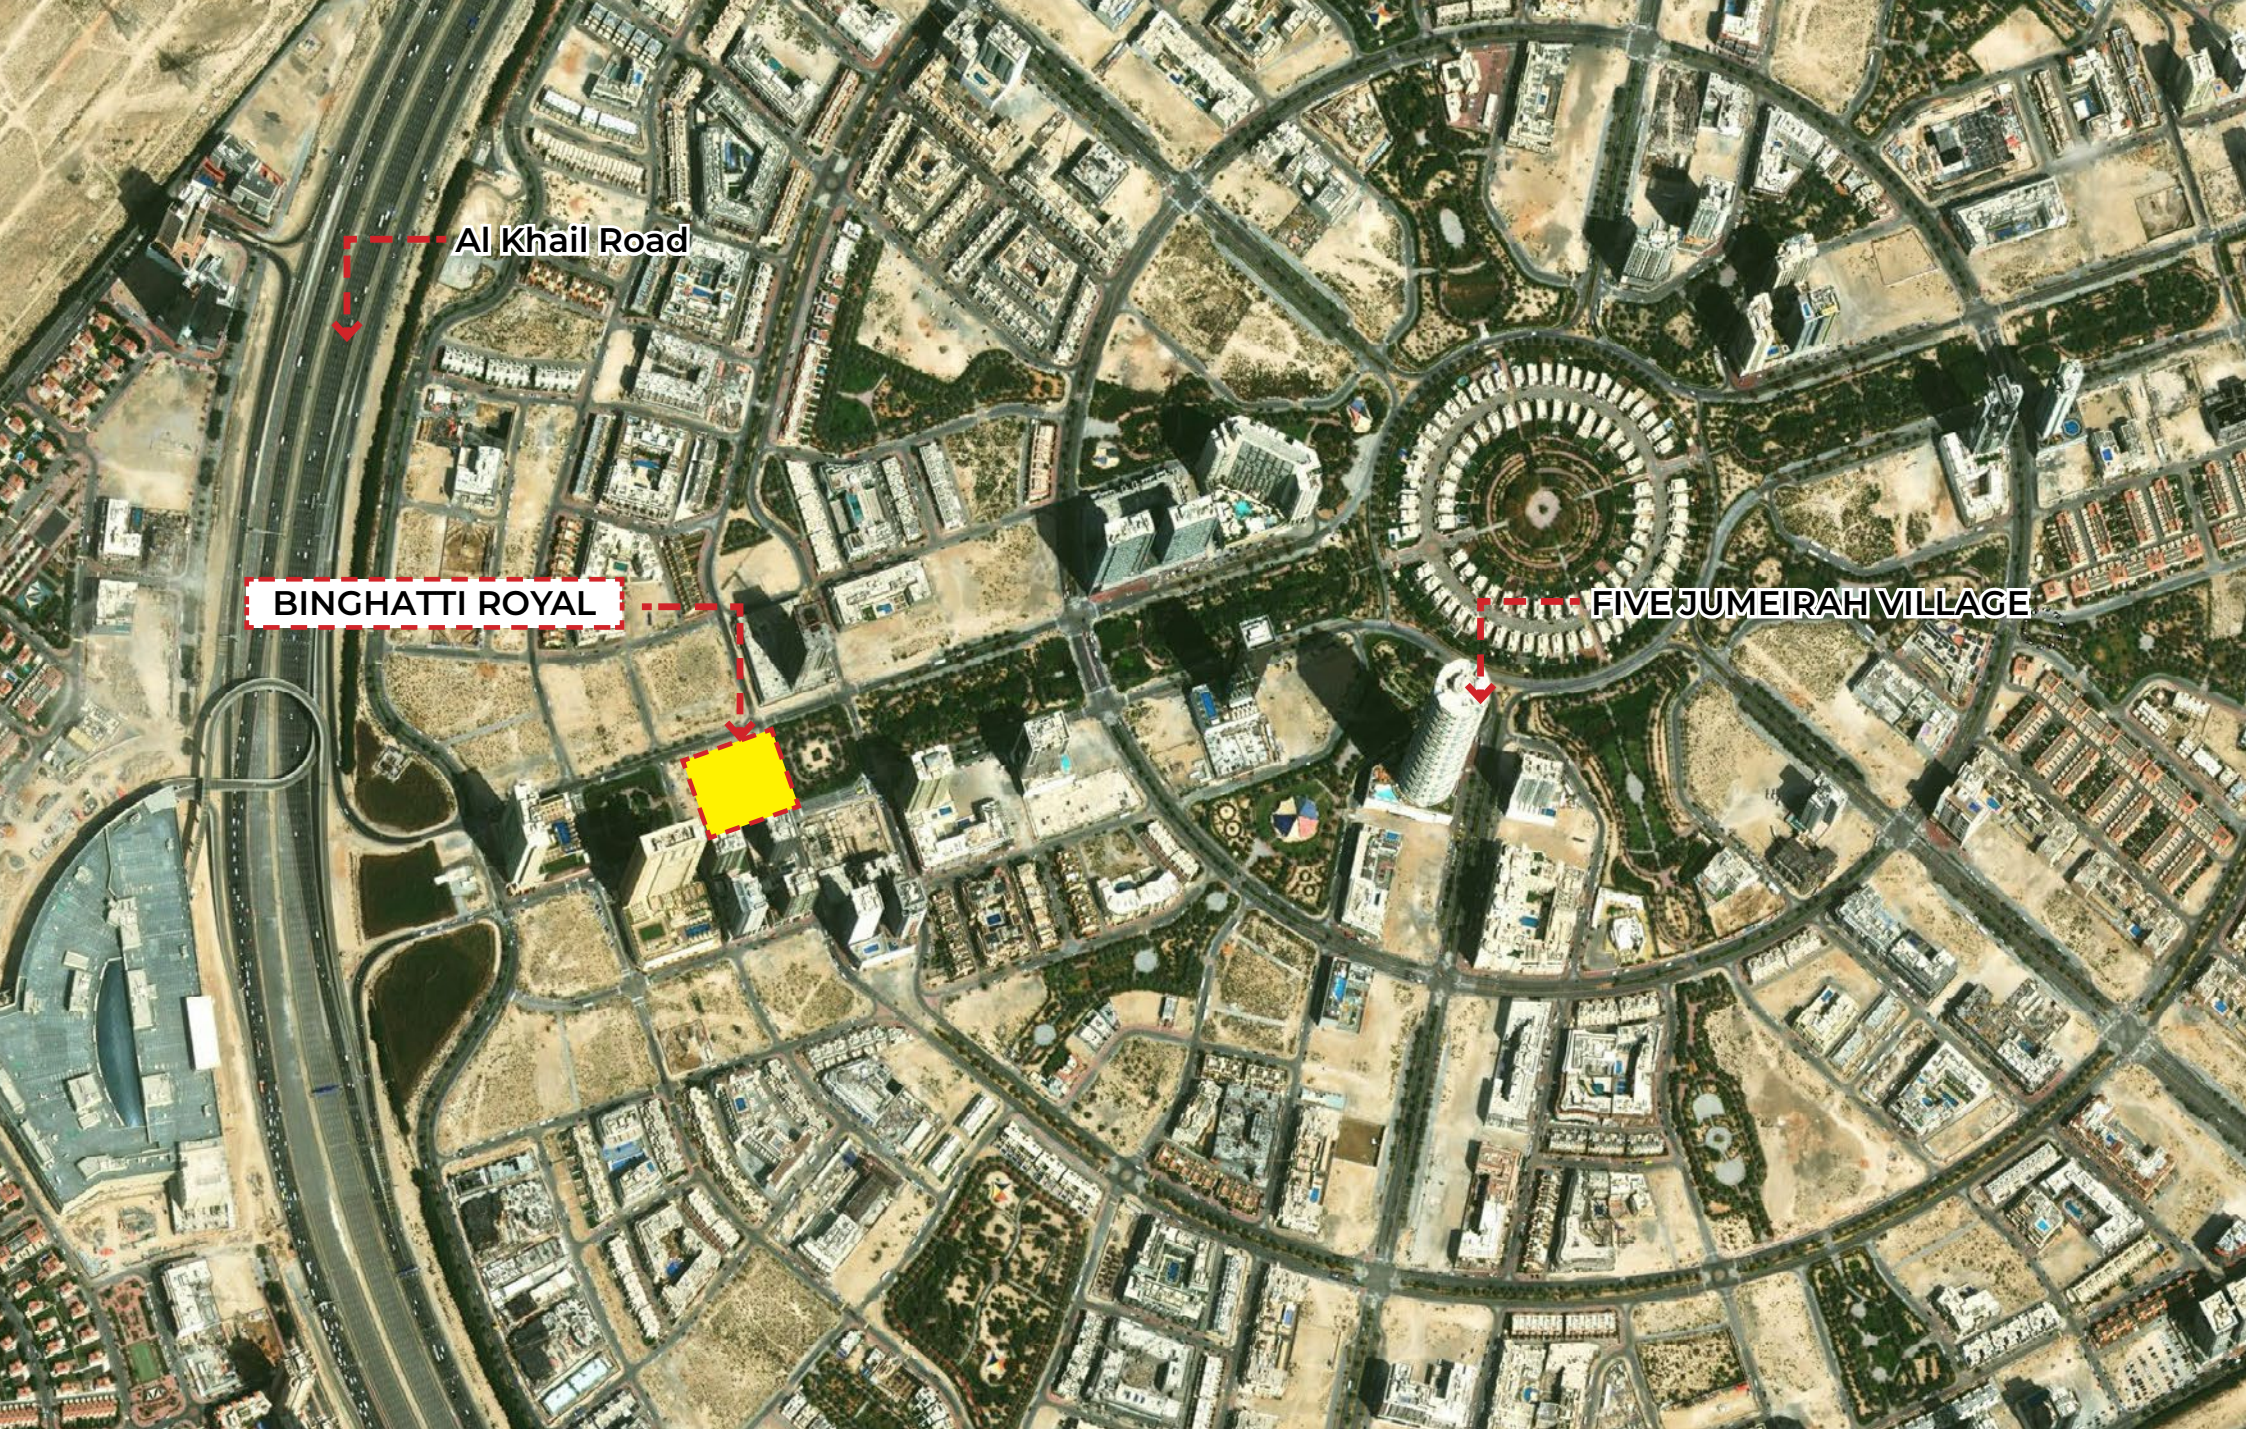

BINGHATTI

ROYALE

JUMEIRAH VILLAGE CIRCLE

— VIEW ANALYSIS —

Al Khail Road

BINGHATTI ROYAL

FIVE JUMEIRAH VILLAGE

Al Khail Road

Community Park

Community Park

Internal Road

MAIN ROAD

ELEVATION D

ELEVATION A

An aerial photograph of a residential development. A white callout box with a black border and dashed lines points to a specific building. The text 'BINGHATTI ROYALE' is written in black serif font inside the box. The surrounding area shows various residential buildings, roads, and landscaped green spaces.

BINGHATTI ROYALE

SITE LOCATION : <https://maps.app.goo.gl/pBSrvmcZdnaRCZDT9>

MAIN ROAD
ELEVATION C

**AMENITY TENNIS/PADEL
+ INTERNAL RD**
ELEVATION D

**AMENITY POOL +
INTERNAL RD**
ELEVATION B

MAIN ROAD
ELEVATION A