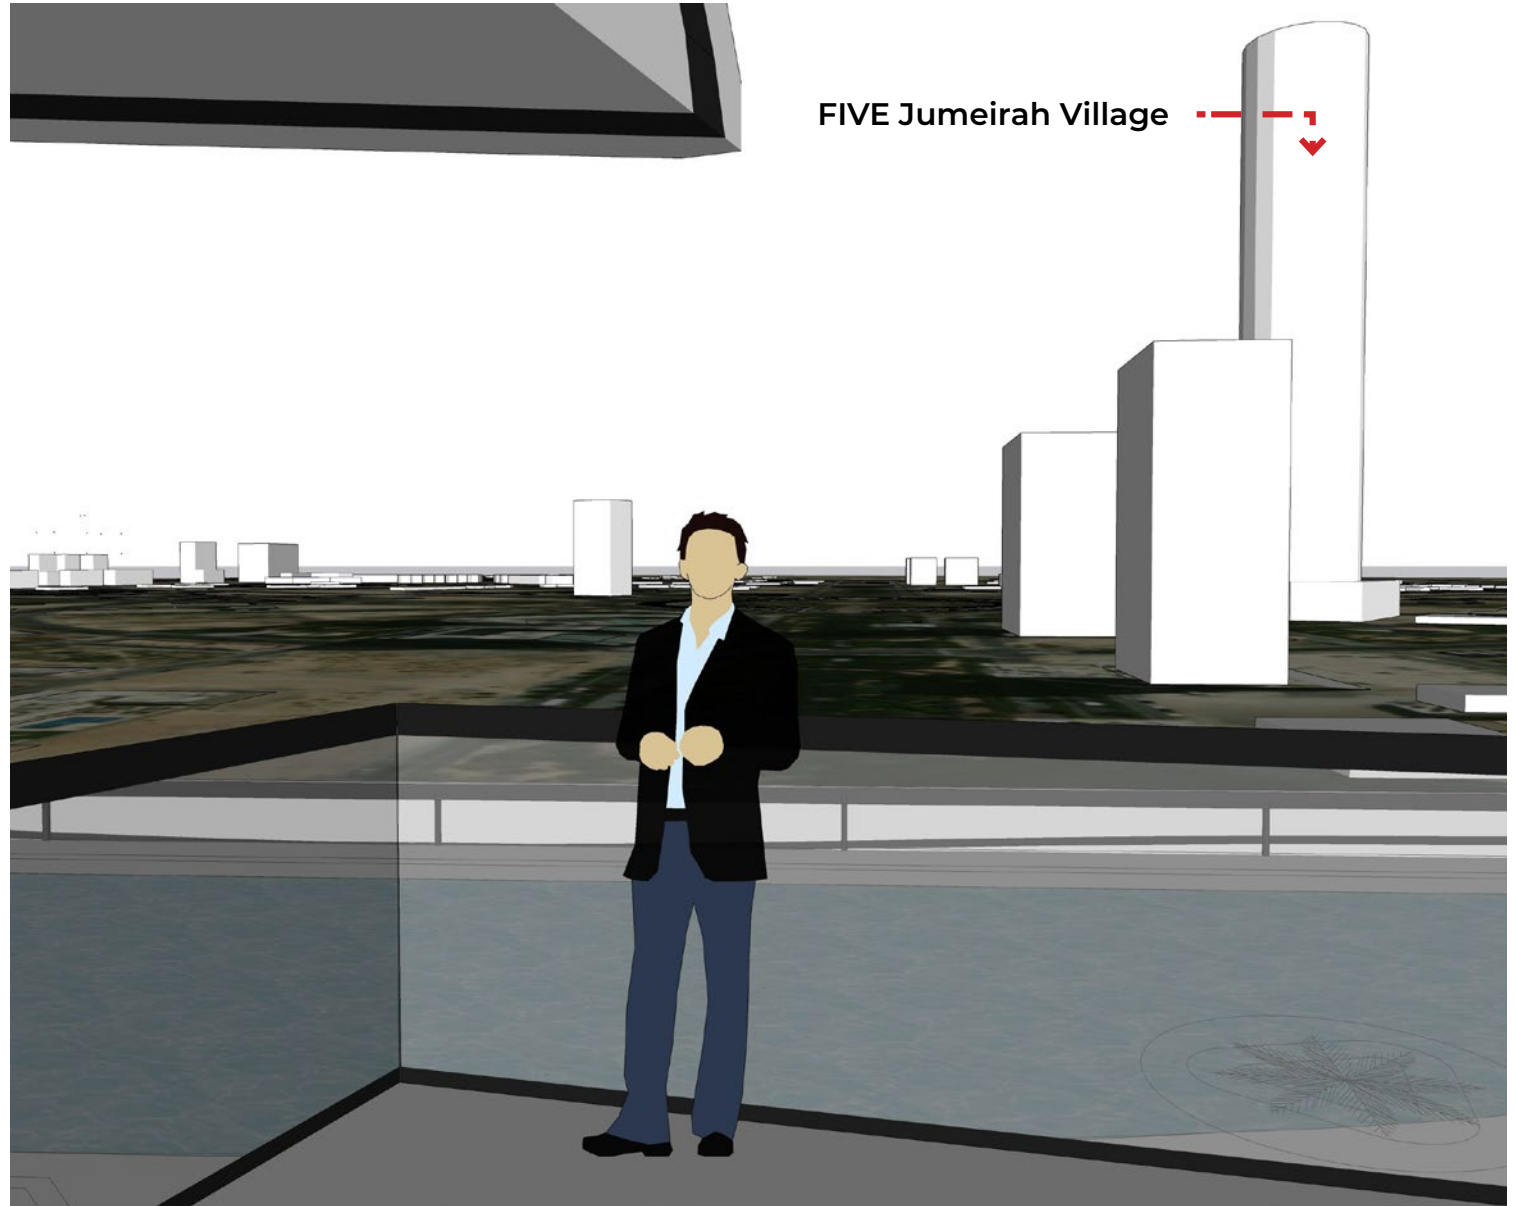

Community Park

Community Park

Internal Road

MAIN ROAD

ELEVATION D

ELEVATION A

An aerial photograph of a residential development. A white callout box with a black border and dashed lines points to a specific building. The text 'BINGHATTI ROYALE' is written in black serif font inside the box. The surrounding area shows various residential buildings, roads, and landscaped green spaces.

BINGHATTI ROYALE

SITE LOCATION : <https://maps.app.goo.gl/pBSrvmcZdnaRCZDT9>

MAIN ROAD
ELEVATION C

**AMENITY TENNIS/PADEL
+ INTERNAL RD**
ELEVATION D

**AMENITY POOL +
INTERNAL RD**
ELEVATION B

MAIN ROAD
ELEVATION A

BALCONY VIEW ANALYSIS

ELEVATION B
2nd Floor Balcony:
Facing Amenity Pool + Internal Road

BALCONY VIEW ANALYSIS

ELEVATION B
19th Floor Balcony :
Facing Amenity Pool + Internal Road

FIVE Jumeirah Village

BALCONY VIEW ANALYSIS