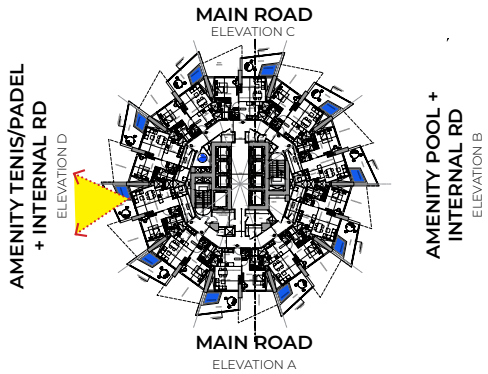

Community Park

Community Park

Internal Road

MAIN ROAD

ELEVATION D

ELEVATION A

An aerial photograph of a residential development. A white callout box with a black border and dashed lines points to a specific building. The text 'BINGHATTI ROYALE' is written in black serif font inside the box. The surrounding area shows various residential buildings, roads, and landscaped green spaces.

BINGHATTI ROYALE

SITE LOCATION : <https://maps.app.goo.gl/pBSrvmcZdnaRCZDT9>

MAIN ROAD
ELEVATION C

**AMENITY TENNIS/PADEL
+ INTERNAL RD**
ELEVATION D

**AMENITY POOL +
INTERNAL RD**
ELEVATION B

MAIN ROAD
ELEVATION A

ELEVATION B
39th Floor Balcony :
Facing Amenity Pool + Internal Road

FIVE Jumeirah Village

BALCONY VIEW ANALYSIS

ELEVATION D
2nd Floor Balcony:
Facing Amenity Tennis/Padel Court +
Internal Road

BALCONY VIEW ANALYSIS

ELEVATION D
19th Floor Balcony:
Facing Amenity Tennis/Padel Court +
Internal Road

BALCONY VIEW ANALYSIS

ELEVATION D
39th Floor Balcony:
Facing Amenity Tennis/Padel Court +
Internal Road