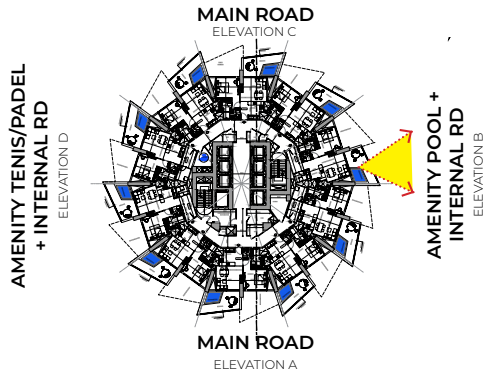

Community Park

Community Park

Internal Road

MAIN ROAD

ELEVATION D

ELEVATION A

An aerial photograph of a residential development. A white callout box with a black border and dashed lines points to a specific building. The text 'BINGHATTI ROYALE' is written in black serif font inside the box. The surrounding area shows various residential buildings, roads, and landscaped green spaces.

BINGHATTI ROYALE

SITE LOCATION : <https://maps.app.goo.gl/pBSrvmcZdnaRCZDT9>

MAIN ROAD
ELEVATION C

**AMENITY TENNIS/PADEL
+ INTERNAL RD**
ELEVATION D

**AMENITY POOL +
INTERNAL RD**
ELEVATION B

MAIN ROAD
ELEVATION A

BALCONY VIEW ANALYSIS

ELEVATION B
2nd Floor Balcony:
Facing Amenity Pool + Internal Road

BALCONY VIEW ANALYSIS

ELEVATION B
19th Floor Balcony :
Facing Amenity Pool + Internal Road

FIVE Jumeirah Village

BALCONY VIEW ANALYSIS

ELEVATION B
39th Floor Balcony :
Facing Amenity Pool + Internal Road

FIVE Jumeirah Village

BALCONY VIEW ANALYSIS

ELEVATION D
2nd Floor Balcony:
Facing Amenity Tennis/Padel Court +
Internal Road

BALCONY VIEW ANALYSIS