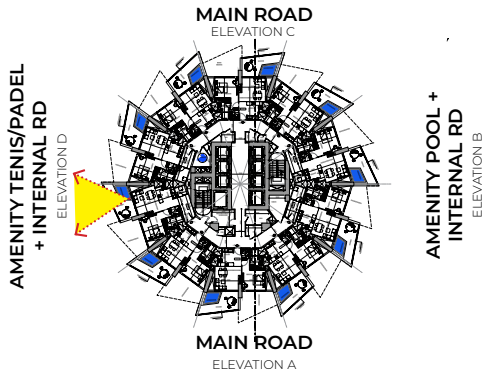

Community Park

Community Park

Internal Road

MAIN ROAD

ELEVATION D

ELEVATION A

An aerial photograph of a residential development. A white callout box with a black border and dashed lines points to a specific building. The text 'BINGHATTI ROYALE' is written in black serif font inside the box. The surrounding area shows various residential buildings, roads, and landscaped green spaces.

BINGHATTI ROYALE

SITE LOCATION : <https://maps.app.goo.gl/pBSrvmcZdnaRCZDT9>

MAIN ROAD
ELEVATION C

**AMENITY TENNIS/PADEL
+ INTERNAL RD**
ELEVATION D

**AMENITY POOL +
INTERNAL RD**
ELEVATION B

MAIN ROAD
ELEVATION A

BALCONY VIEW ANALYSIS

ELEVATION B
2nd Floor Balcony:
Facing Amenity Pool + Internal Road

BALCONY VIEW ANALYSIS

ELEVATION B
19th Floor Balcony :
Facing Amenity Pool + Internal Road

FIVE Jumeirah Village

BALCONY VIEW ANALYSIS

ELEVATION B
39th Floor Balcony :
Facing Amenity Pool + Internal Road

FIVE Jumeirah Village

BALCONY VIEW ANALYSIS

ELEVATION D
2nd Floor Balcony:
Facing Amenity Tennis/Padel Court +
Internal Road

BALCONY VIEW ANALYSIS