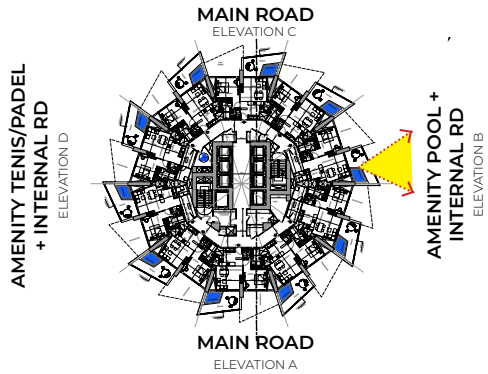

BINGHATTI

ROYALE

JUMEIRAH VILLAGE CIRCLE

— VIEW ANALYSIS —

Al Khail Road

BINGHATTI ROYAL

FIVE JUMEIRAH VILLAGE

Al Khail Road

Community Park

Community Park

Internal Road

MAIN ROAD

ELEVATION D

ELEVATION A

An aerial photograph of a residential development. A white callout box with a black border and dashed lines points to a specific building. The text 'BINGHATTI ROYALE' is written in black serif font inside the box. The surrounding area shows various residential buildings, roads, and landscaped green spaces.

BINGHATTI ROYALE

SITE LOCATION : <https://maps.app.goo.gl/pBSrvmcZdnaRCZDT9>

MAIN ROAD
ELEVATION C

**AMENITY TENNIS/PADEL
+ INTERNAL RD**
ELEVATION D

**AMENITY POOL +
INTERNAL RD**
ELEVATION B

MAIN ROAD
ELEVATION A

BALCONY VIEW ANALYSIS

ELEVATION B
2nd Floor Balcony:
Facing Amenity Pool + Internal Road

BALCONY VIEW ANALYSIS

ELEVATION B
19th Floor Balcony :
Facing Amenity Pool + Internal Road

FIVE Jumeirah Village

BALCONY VIEW ANALYSIS