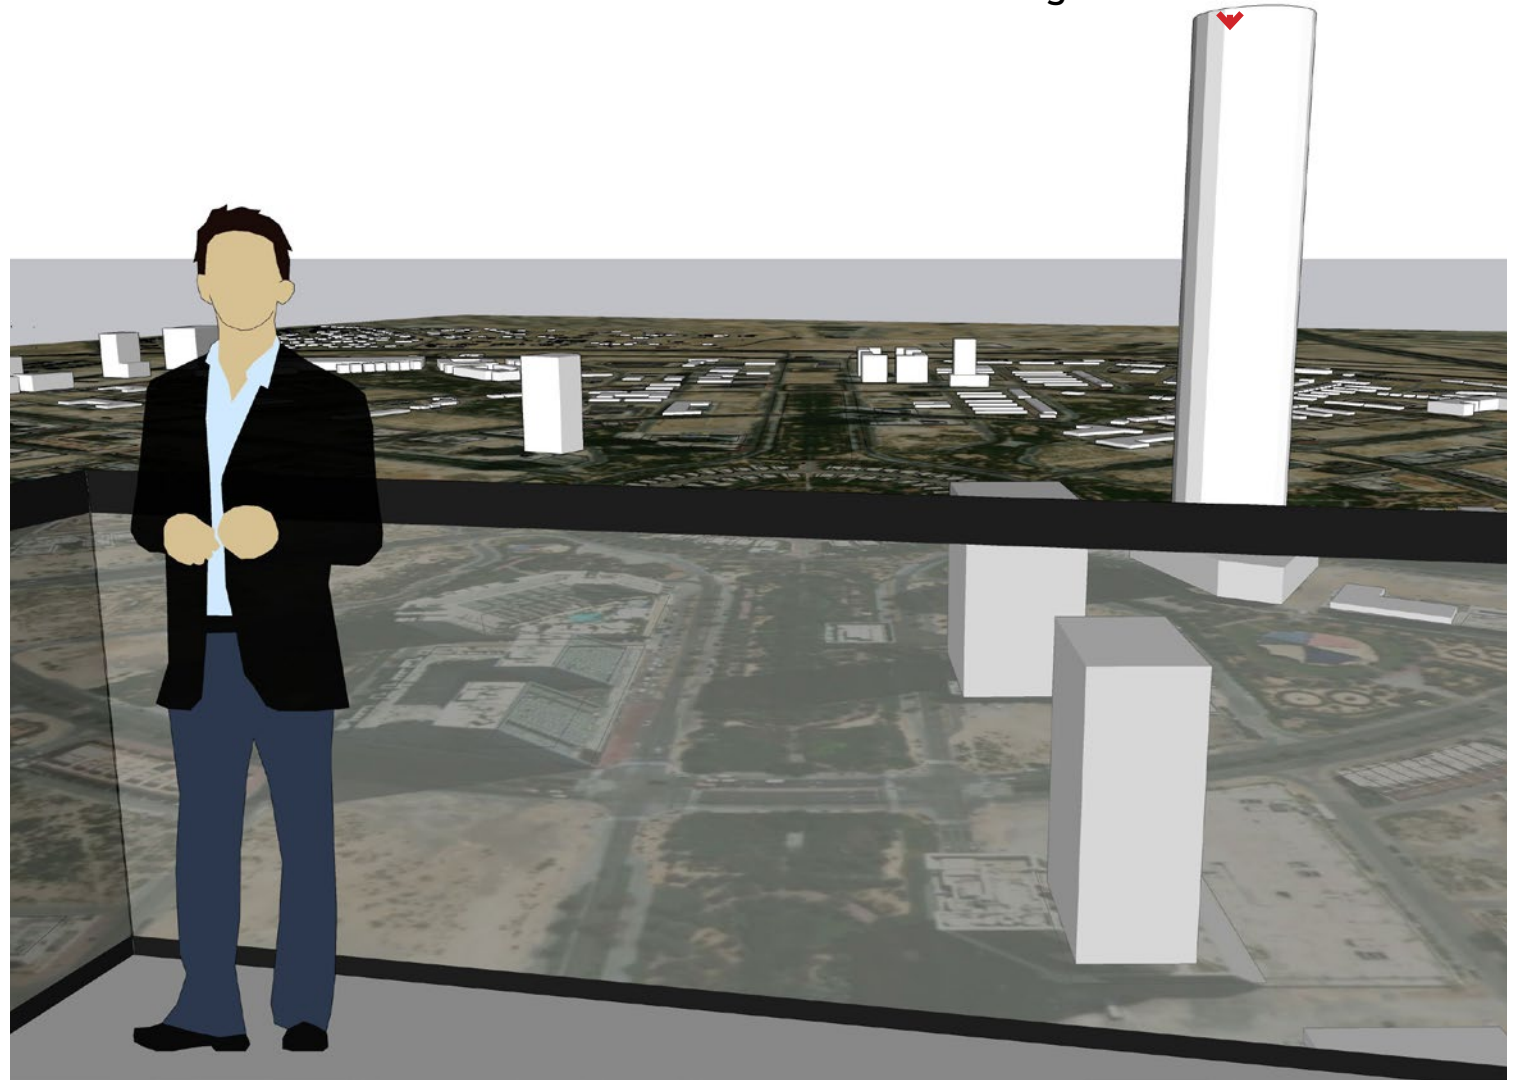

Community Park

Community Park

Internal Road

MAIN ROAD

ELEVATION D

ELEVATION A

An aerial photograph of a residential development. A white callout box with a black border and dashed lines points to a specific building. The text 'BINGHATTI ROYALE' is written in black serif font inside the box. The surrounding area shows various residential buildings, roads, and landscaped green spaces.

BINGHATTI ROYALE

SITE LOCATION : <https://maps.app.goo.gl/pBSrvmcZdnaRCZDT9>

MAIN ROAD
ELEVATION C

**AMENITY TENNIS/PADEL
+ INTERNAL RD**
ELEVATION D

**AMENITY POOL +
INTERNAL RD**
ELEVATION B

MAIN ROAD
ELEVATION A

BALCONY VIEW ANALYSIS

ELEVATION B
2nd Floor Balcony:
Facing Amenity Pool + Internal Road

BALCONY VIEW ANALYSIS

ELEVATION B
19th Floor Balcony :
Facing Amenity Pool + Internal Road

FIVE Jumeirah Village

BALCONY VIEW ANALYSIS

ELEVATION B
39th Floor Balcony :
Facing Amenity Pool + Internal Road

FIVE Jumeirah Village

BALCONY VIEW ANALYSIS

ELEVATION D
2nd Floor Balcony:
Facing Amenity Tennis/Padel Court +
Internal Road

BALCONY VIEW ANALYSIS